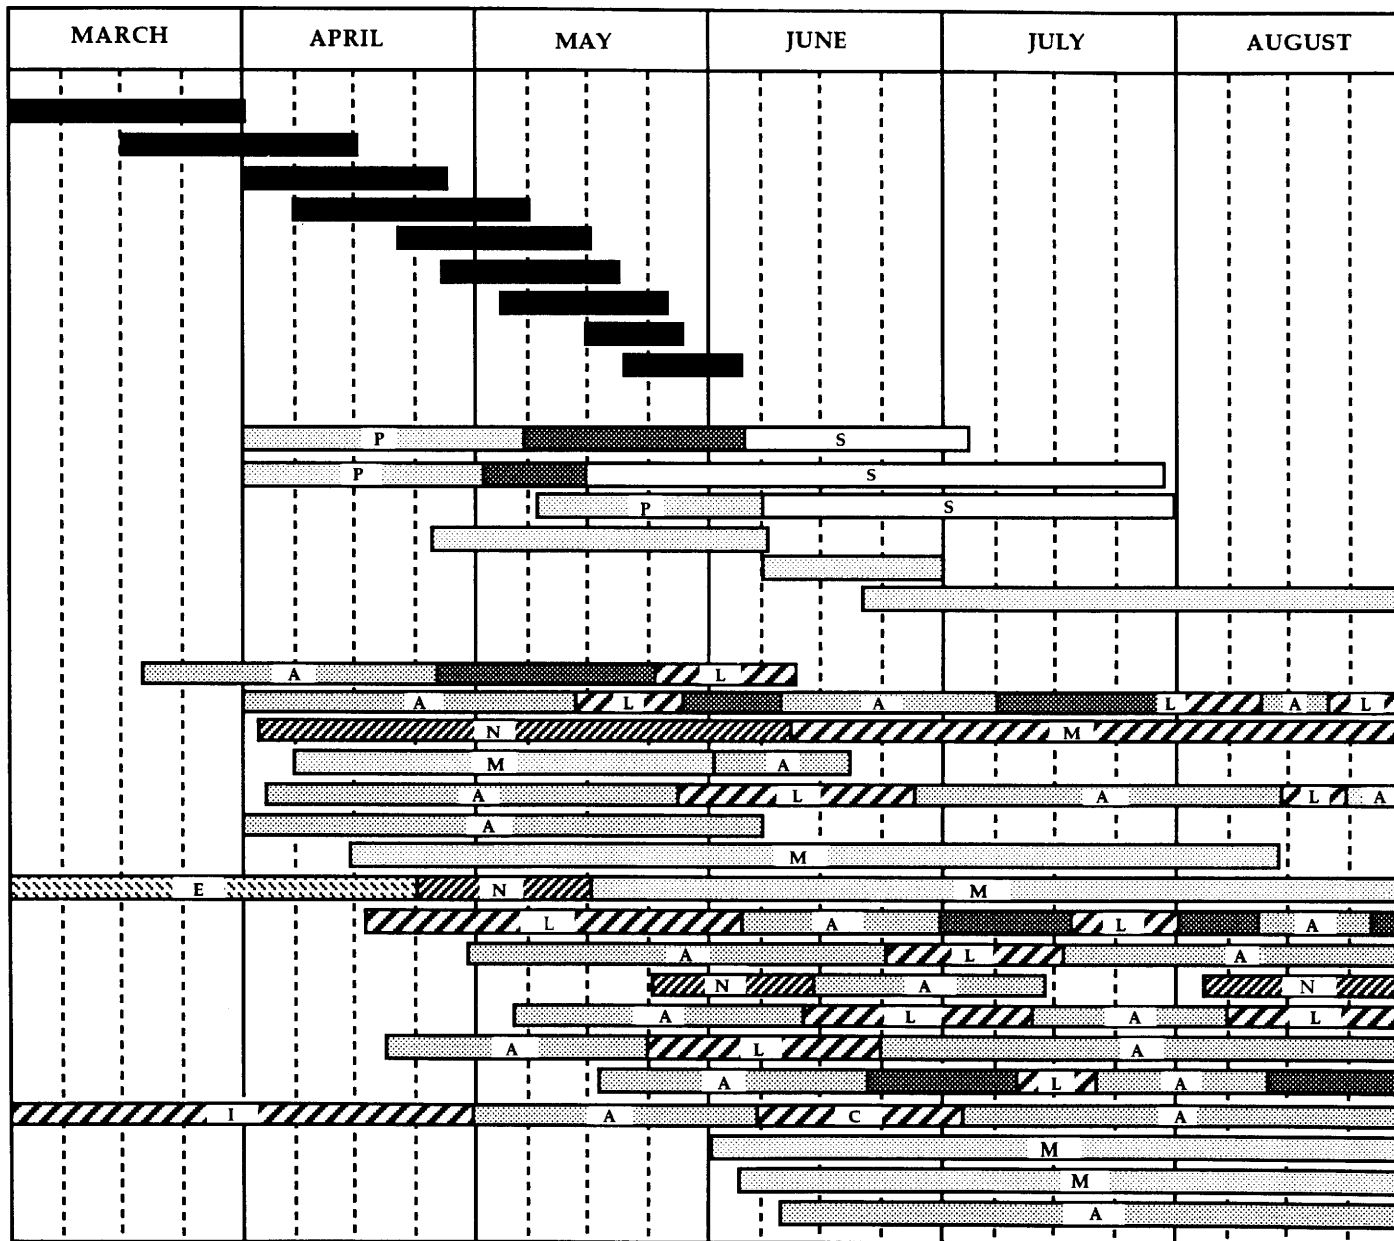

Table 3. CALENDAR OF EVENTS OF APPLE IN LAKE PLAINS AREA OF NEW YORK

PHENOLOGY

DORMANT
 SILVER TIP
 GREEN TIP
 HALF-INCH GREEN
 TIGHT CLUSTER
 PINK
 FULL BLOOM
 PETAL FALL
 FRUIT SET

DISEASES

APPLE SCAB
 POWDERY MILDEW
 FIRE BLIGHT
 RUST DISEASES
 BLISTER SPOT
 SOOTY BLOTCH, FLY SPECK

INSECTS

GREEN FRUITWORM
 S.TENTIFORM LEAFMINER
 GREEN APPLE APHID
 ROSY APPLE APHID
 REDBANDED LEAFROLLER
 TARNISHED PLANT BUG
 APPLE RUST MITE
 EUROPEAN RED MITE
 OBLIQUEBANDED LEAFROLLER
 PLUM CURCULIO
 WHITE APPLE LEAFHOPPER
 LESSER APPLEWORM
 ORIENTAL FRUIT MOTH
 CODLING MOTH
 SAN JOSE SCALE
 TWOSPOTTED MITE
 WOOLLY APPLE APHID
 APPLE MAGGOT

P = PRIMARY
 S = SECONDARY
 [Solid Black Box] = OVERLAP

PREDOMINANT STAGE:

A = ADULT
 L = LARVAE
 E = EGGS
 N = NYMPHS
 C = CRAWLERS
 M = MIXED
 I = IMMATURES

[Solid Black Box] = OVERLAP